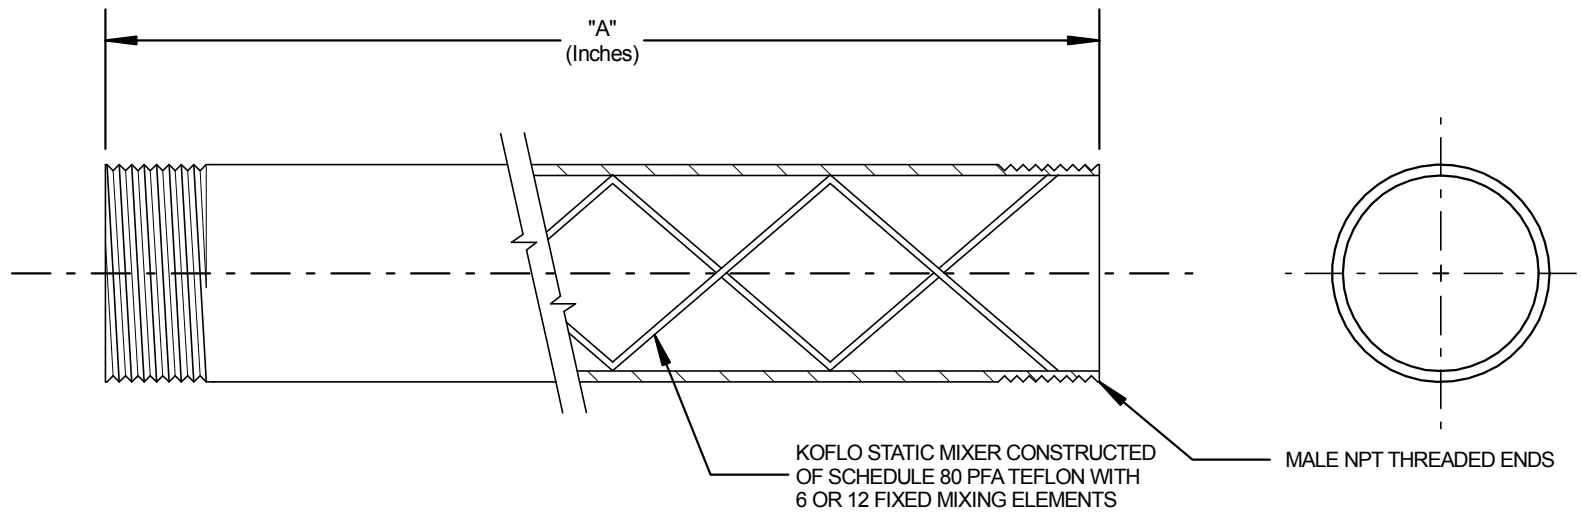

**P&PE**

PUMPS & PROCESS EQUIPMENT INC.

To Request a Quote,

**CALL US 1-847-882-8116**

Size	6 Element Model Number	"A" 6 Element	12 Element Model Number	"A" 12 Element
1/2"	1/2-80-8P-6-2	5	1/2-80-8P-12-2	9
3/4"	3/4-80-8P-6-2	6	3/4-80-8P-12-2	12
1"	1-80-8P-6-2	8	1-80-8P-12-2	15

		<b>Koflo Corporation</b> 309 CARY POINT DR. CARY, IL 60013	
DATE: 10/15/01			REVISED 5/29/08
CUSTOMER:			REVISED 6/12/09
MODEL NO:	THREADED PFA TEFLON MIXER		DRAWING NUMBER: KD-990